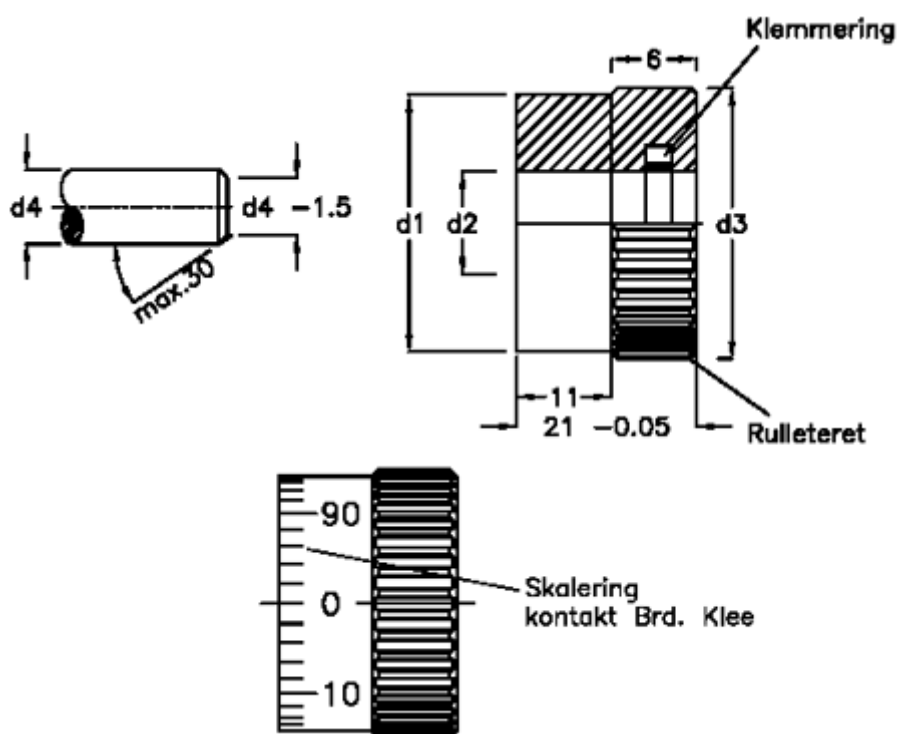

Data Sheet

Article number: 20626172

Description: E+G Skale ring
GN 164-30-B14

Measures

$d1 = 30$
 $d2 = 14$
 $d3 = 31,7$
 $d4 = 12/14$